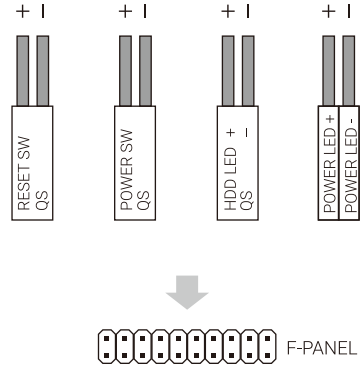

CS-103

Front I/O Panel Cable Connection

Front Panel Connector

(Please refer to the motherboard's manual for further instructions).

Note : Specifications may vary depending on your region. Contact your local retailer for more information.