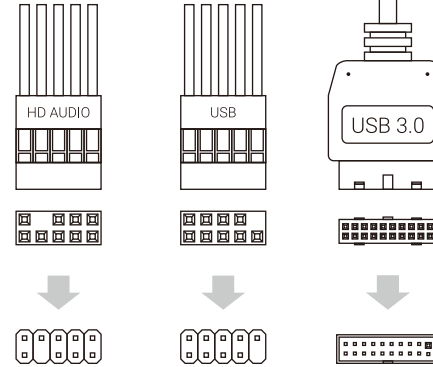

CS-103

Front I/O Panel Cable Connection

Front Panel Connector

(Please refer to the motherboard's manual for further instructions).

Note : Specifications may vary depending on your region. Contact your local retailer for more information.