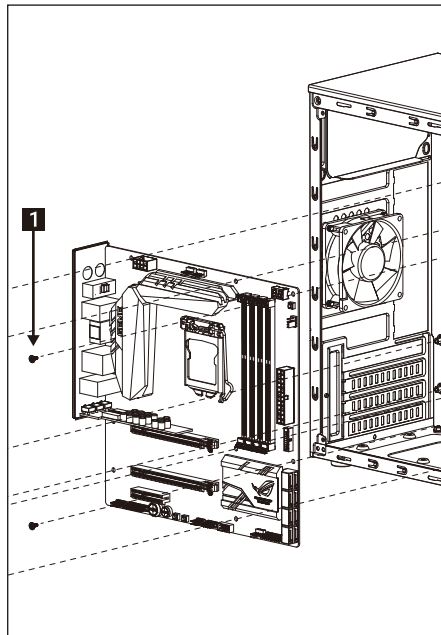

How to install Guide

(1) Install Motherboard

- **English**
  Install Motherboard
- **Español**
  Instalación de Placa madre
- **Deutsch**
  Motherboard installieren
- **Français**
  Installer carte mère
- **Italiano**
  Installazione della scheda madre
- **Polski**
  Instalacja płyty głównej
- **Русский**
  Установите материнскую плату
- **Português**
  Instalar a placa principal
- **繁体中文**
  安裝主機板 / 安裝主機板
- **日本語**
  マザーボードを取り付けます
- **Қазақ тілі**
  Аналық тақтаны орнатыңыз
- **Türkçe**
  Anakart yükleyin