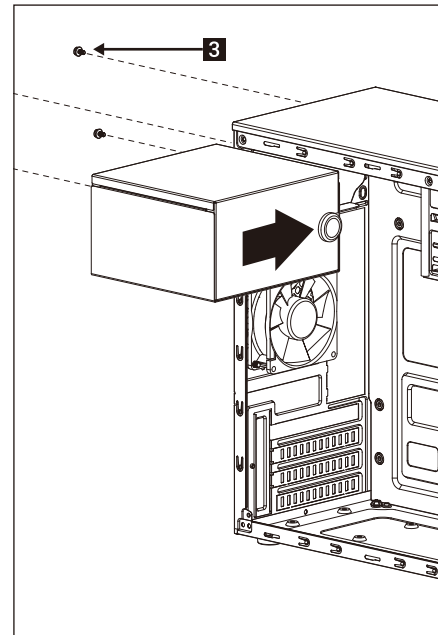

(2) Install PSU

- **English**
  Install PSU
- **Español**
  Instalación de Fuente
- **Deutsch**
  Netzteil installieren
- **Français**
  Installer unité d'alimentation
- **Italiano**
  Installazione della PSU
- **Polski**
  Instalacja zasilacza
- **Русский**
  Установите блок питания
- **Português**
  Instalar a fonte de alimentação
- **繁体中文**
  安裝電源供應器 / 安裝電源供應器
- **日本語**
  PSUを取り付けます
- **Қазақ тілі**
  Қорек блогын орнатыңыз
- **Türkçe**
  PSU yükleyin