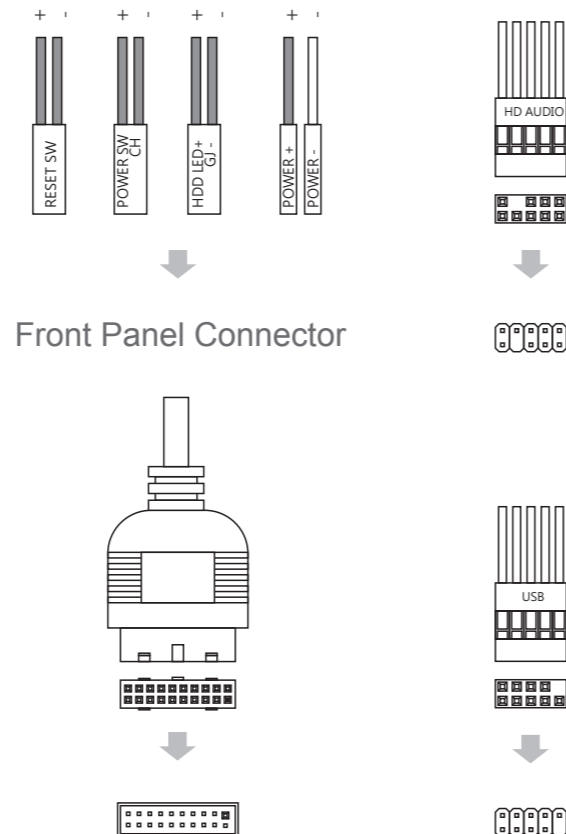

- (1) M/B Plate (2) ODD (3) 2.5" SSD (4) PS/2 PSU (5) 3.5" HDD (6) Top I/O Panel

Front I/O Panel Cable Connection

(Please refer to the motherboard's manual for further instructions).

Accessory Bag Contents