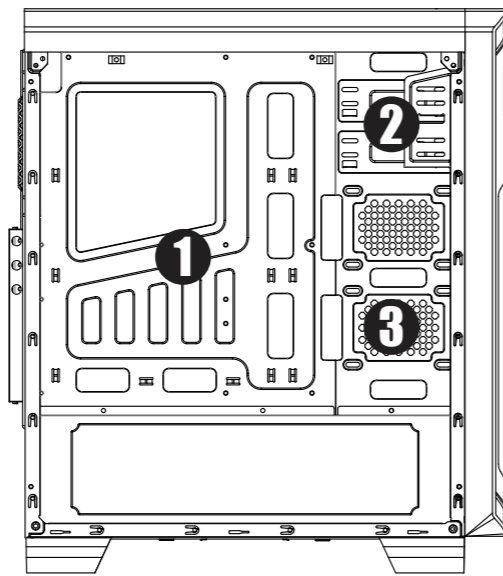

AERO-300

BLACK / BLACK FAW

Case Illustration (For reference only; model parts may vary by country).

Left View (Open)

Front View

Rear View

Right View (Open)

Top View

- (1) M/B Plate (2) ODD (3) 2.5" SSD (4) PS/2 PSU (5) 3.5" HDD (6) Top I/O Panel

Front I/O Panel Cable Connection

(Please refer to the motherboard's manual for further instructions).

Accessory Bag Contents