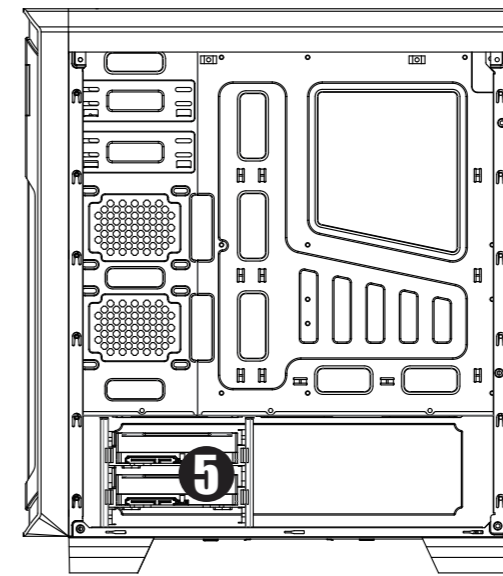

AERO-300

BLACK / BLACK FAW

Case Illustration (For reference only; model parts may vary by country).

Left View (Open)

Front View

Rear View

Right View (Open)

Top View

- (1) M/B Plate (2) ODD (3) 2.5" SSD (4) PS/2 PSU (5) 3.5" HDD (6) Top I/O Panel

Front I/O Panel Cable Connection

(Please refer to the motherboard's manual for further instructions).

Accessory Bag Contents