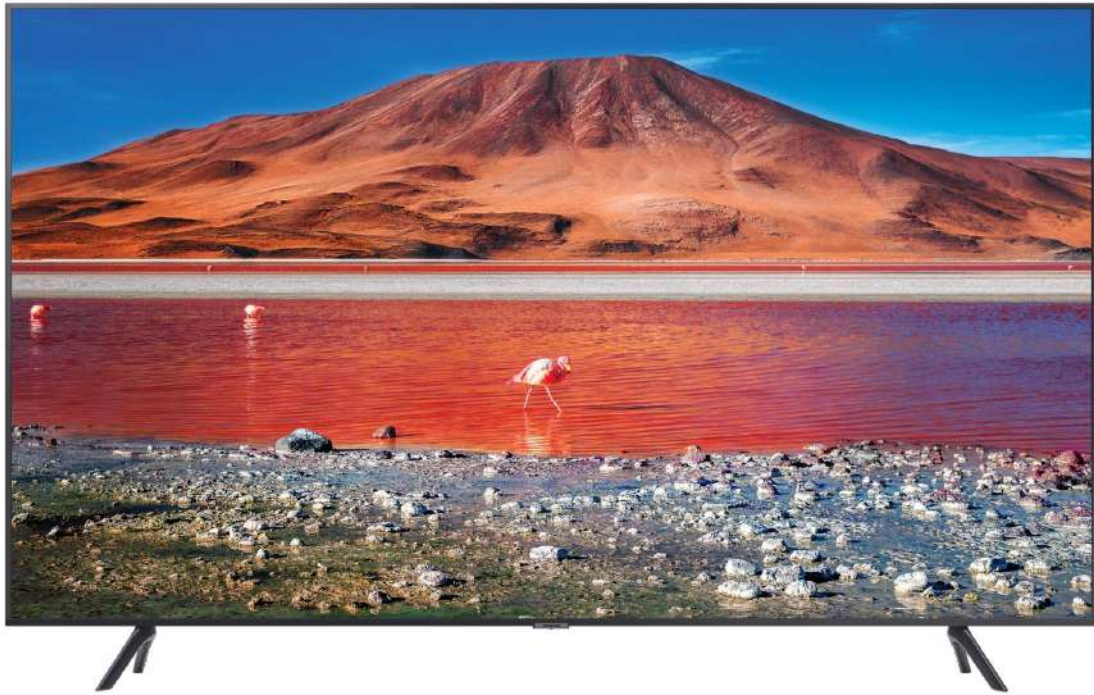

# SAMSUNG 50 INCH UHD LED SMART TV- UE50TU7170

This is a 50 inch – 127 cm LED 4K Ultra HD television and comes with a stand and a smart remote control. The television has 2000 PQI, 20 watts of sound power, 60 hertz and a quad core processor. With the design and design of Samsung , the television gets a narrow frame, which ensures a stylish finish. Revolutionary viewing experience like you've never seen before. This sleek newest Samsung television is ready for the future. Order this Samsung UE50TU7170 4K Ultra High Definition television now at Plasma Vision for an attractive price.

### **Crystal Processor 4K**

Powerful processor for a perfect picture. This processor analyzes TV images faster than ever for the highest image quality in the market. Current smart televisions offer more and more options, which is why a quad core processor has been incorporated into this TV. This super-fast processor is even more powerful than the previous generation, making this smart TV super-fast to use. So you can quickly switch between apps and TV programs and websites. Experience vivid and sparkling images with rich colors thanks to a special chip that optimizes the color reproduction and contrast ratios and controls High Dynamic Range.

## **360 degree design**

Place your television wherever you want. The back has a sleek design and the cables can be neatly stored in the elegant base. Quiet and modern, also at the back. Excels in simplicity and contemporary sophistication. On a base or on the wall, the sleek, beautifully finished television, with no visible cables hidden in the elegant base, looks great anywhere. Timeless and sleek design and perfect for any environment. Undisturbed viewing pleasure without visible frame. The next step in television design. With the beautiful design both at the front and at the back, it looks good everywhere.